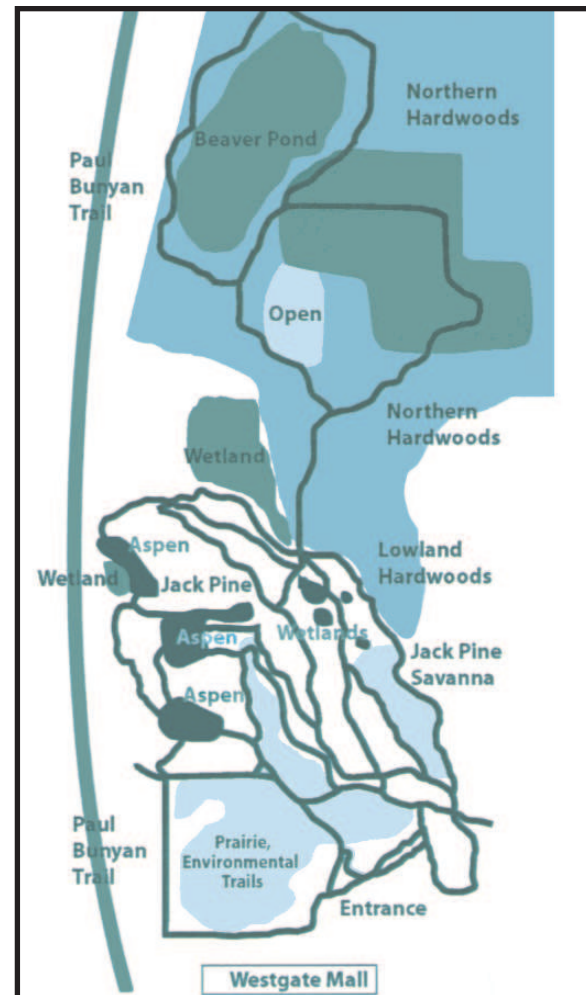

Blackbirds & Orioles	Sp	S	F	W
☐ Bobolink	R	R	R	-
☐ Red-winged Blackbird	C	C	C	-
☐ Eastern Meadowlark	R	R	R	-
☐ Yellow-headed Blackbird	R	R	R	-
☐ Rusty Blackbird	O	-	O	-
☐ Brewer's Blackbird	R	R	R	-
☐ Common Grackle	O	O	O	-
☐ Brown-headed Cowbird	C	C	C	-
☐ Baltimore Oriole	C	C	C	-

Finches	Sp	S	F	W
☐ Pine Grosbeak	-	-	-	U
☐ Purple Finch	U	U	U	-
☐ House Finch	U	U	U	-
☐ Red Crossbill	-	-	-	R
☐ White-winged Crossbill	-	-	-	R
☐ Common Redpoll	-	-	-	O
☐ Pine Siskin	U	U	U	U
☐ American Goldfinch	U	C	U	U
☐ Evening Grosbeak	-	-	-	O

Weaver Finches	Sp	S	F	W
☐ House Sparrow	U	U	U	U

Season and Abundance Status Codes	
C - Common	Sp - March to May
U - Uncommon	S - June to August
O - Occasional	F - September to November
R - Rare	W - December to February

The Northland Arboretum map shows the location of the various habitat types represented in the Northland Arboretum. Please see our summer and winter maps for trail names.

For additional information contact:

Northland Arboretum
PO Box 375, Brainerd, MN 56401
218-829-8770
www.northlandarb.org

DNR Nongame Wildlife Office
1601 Minnesota Drive, Brainerd, MN 56401
218-828-2228

This checklist was produced in cooperation with the Northland Arboretum and the MN Department of Natural Resources Non-Game Program. Look for the loon on your Minnesota Income tax and property tax forms! This loon marks the line where you can donate to the Non-Game Wildlife Checkoff. Your tax-deductible donation will be used to preserve Minnesota's priceless wildlife heritage.